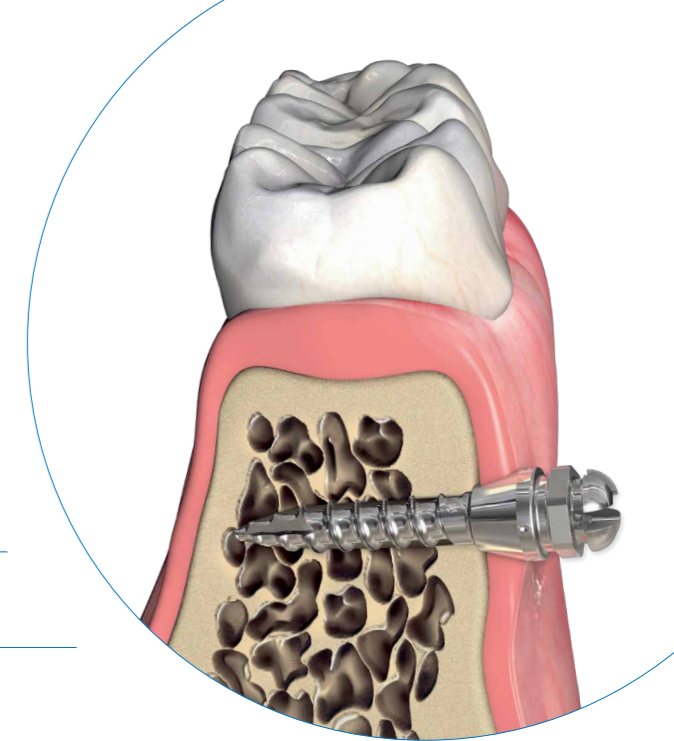

PROGRAM

SATURDAY, MAY 10, 2025

08:30 **Arrival and registration**

09:00 **The Power of Incremental Improvements**

How gaining small advantages with the tomas® system will lead to dramatic outcome improvements in your practice

---

10:30 **Coffee break**

11:00 **Simplicity is the Ultimate Sophistication**

Reliable biomechanics with Dentaurum tomas®-pin

12:30 **Lunch break**

13:30 **Clinical Cases Treated with the tomas®-pin**

15:00 **Coffee break**

15:30 **Hands-on tomas®-pin workshop**

17:00 **End of course**

17:15 **London Eye Tour**

18:30 **Evening reception**

21:30 **End of the day**

tomas®

The complete system for all indications.