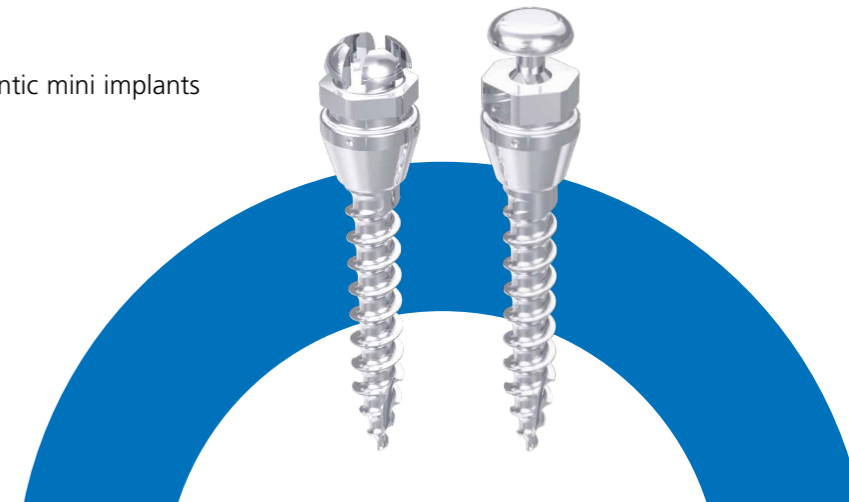

Course outcomes:

At the end of this course participants will be able to

- understand proper mini implant design
- identify the best insertion sites for different situations
- place mini implants with high success rates
- load mini implants successfully
- minimize side effects
- treat a wide variety of indications using orthodontic mini implants